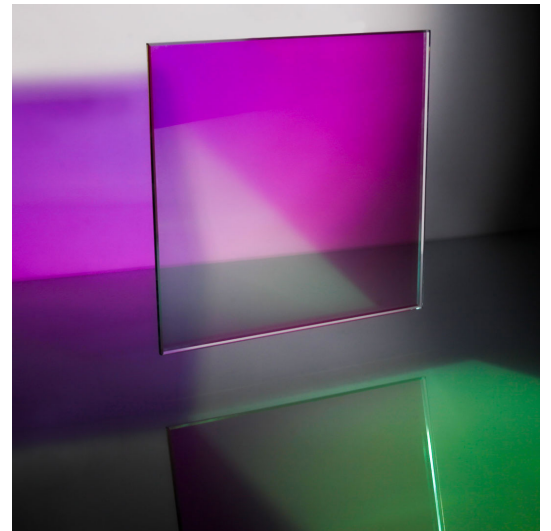

DICHROIC GLASS

BY GLASPRO

GET A QUOTE

glas-pro.com/dichroic-glass

WWW.GLAS-PRO.COM | 800.776.2368

9401 ANN STREET, SANTA FE SPRINGS, CA 90670-2613

GLASPRO™

DICHROIC GLASS

BY GLASPRO

SAPPHIRE DAWN
Reflects Blue and Transmits Orange

EMERALD EVENING
Reflects Green and Transmits Purple

AMBER DUSK
Reflects Orange and Transmits Blue