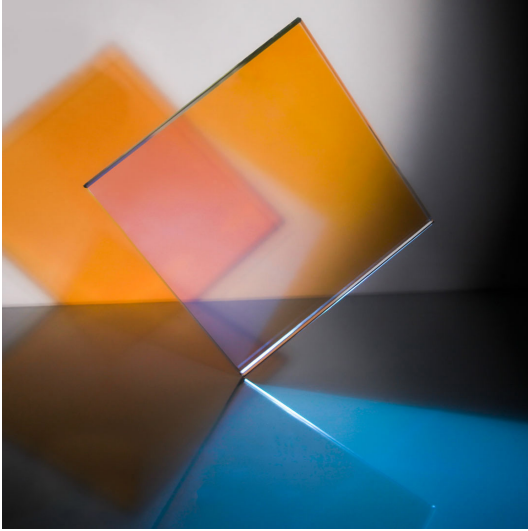

DICHROIC GLASS

BY GLASPRO

GET A QUOTE

glas-pro.com/dichroic-glass

WWW.GLAS-PRO.COM | 800.776.2368

9401 ANN STREET, SANTA FE SPRINGS, CA 90670-2613

GLASPRO™

DICHROIC GLASS

BY GLASPRO

SAPPHIRE DAWN
Reflects Blue and Transmits Orange

EMERALD EVENING
Reflects Green and Transmits Purple

AMBER DUSK
Reflects Orange and Transmits Blue