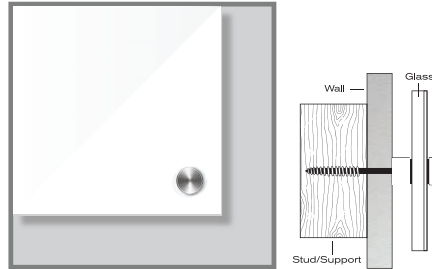

ReMARKABLE GLASS

GLASSBOARDS BY GLASPRO

BE REMARKABLE

Sleek, functional design and modern elegance define ReMarkable Glass writable glassboards.

Custom build a glassboard with our exceptional color, surface, size, and mounting options to create a one-of-a-kind template for collaboration. Choose from magnetic or non-magnetic glass. Design a large glassboard wall system to enhance your space. The design options are endless with ReMarkable Glass.

GLOSS

MATTE

AVAILABLE IN CUSTOM SIZES OR 7 STANDARD SIZES

Standard Sizes:

- 36" x 24"
- 48" x 36"
- 60" x 42"
- 60" x 48"
- 72" x 48"
- 96" x 48"
- 120" x 48"

AVAILABLE IN THREE WALL MOUNTING TYPES

HIDDEN Z

Flush Wall Mount Solution

Hidden mounting system with Z brackets.

Installation Recommendation:
Contractor

STANDOFF

Standoff Wall Mount Solution

Stainless steel standoff hardware mounts through the glass.

Installation Recommendation:
Contractor

ADHESIVE

Glue Wall Mount Solution

Direct to wall glazing system.

Installation Recommendation:
Professional Glazing Contractor

ADD YOUR OWN TEMPLATES OR ART GRAPHICS

Adapt ReMarkable Glass to your specific application.