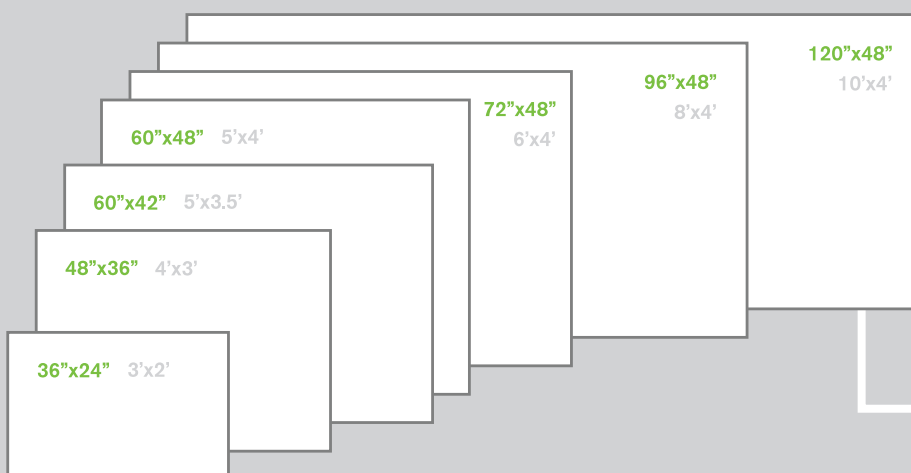

GLOSS

MATTE

AVAILABLE IN CUSTOM SIZES OR 7 STANDARD SIZES

Standard Sizes:

- 36" x 24"
- 48" x 36"
- 60" x 42"
- 60" x 48"
- 72" x 48"
- 96" x 48"
- 120" x 48"

AVAILABLE IN THREE WALL MOUNTING TYPES

HIDDEN Z